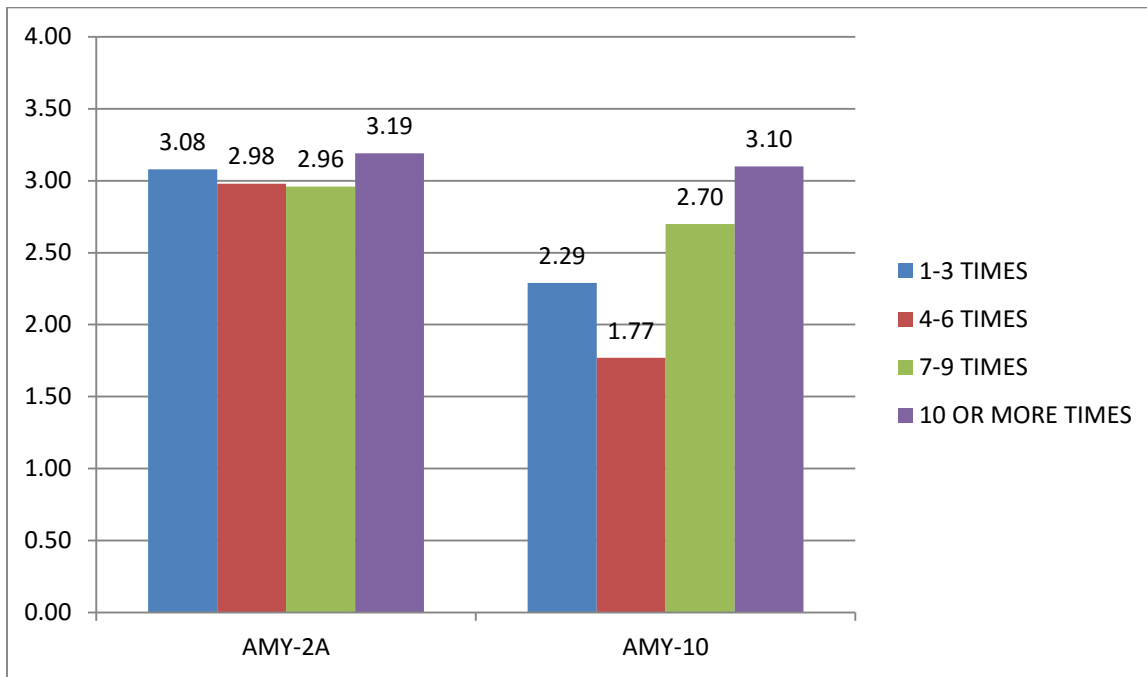

SPRING 13 MEAN GPA BY SI ATTENDANCE

ANATOMY

BIOLOGY

CHEMISTRY

MATH

PHYSICS

SPRING 13 MEAN GPA BY NUMBER OF SI SESSIONS ATTENDED

ANATOMY