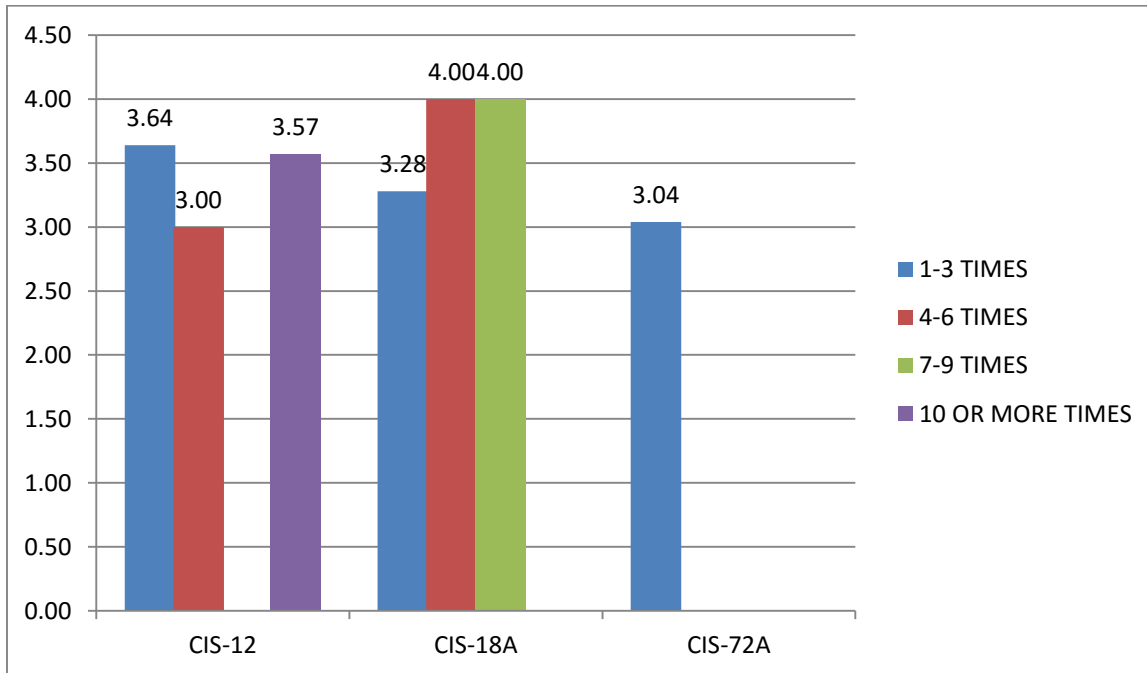

FALL 13 MEAN GPA BY NUMBER OF SI SESSIONS ATTENDED

ANATOMY

BIOLOGY

CHEMISTRY

CIS

MATH

MICROBIOLOGY

PHYSICS