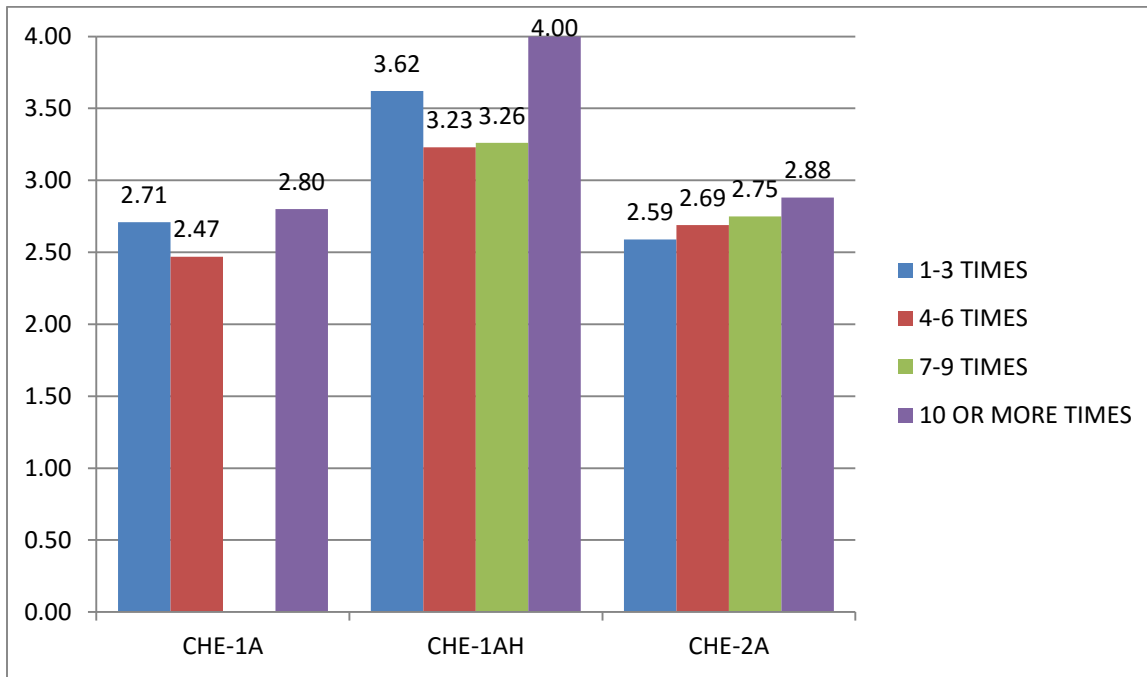

FALL 13 MEAN GPA BY NUMBER OF SI SESSIONS ATTENDED

ANATOMY

BIOLOGY

CHEMISTRY

CIS

MATH

MICROBIOLOGY

PHYSICS