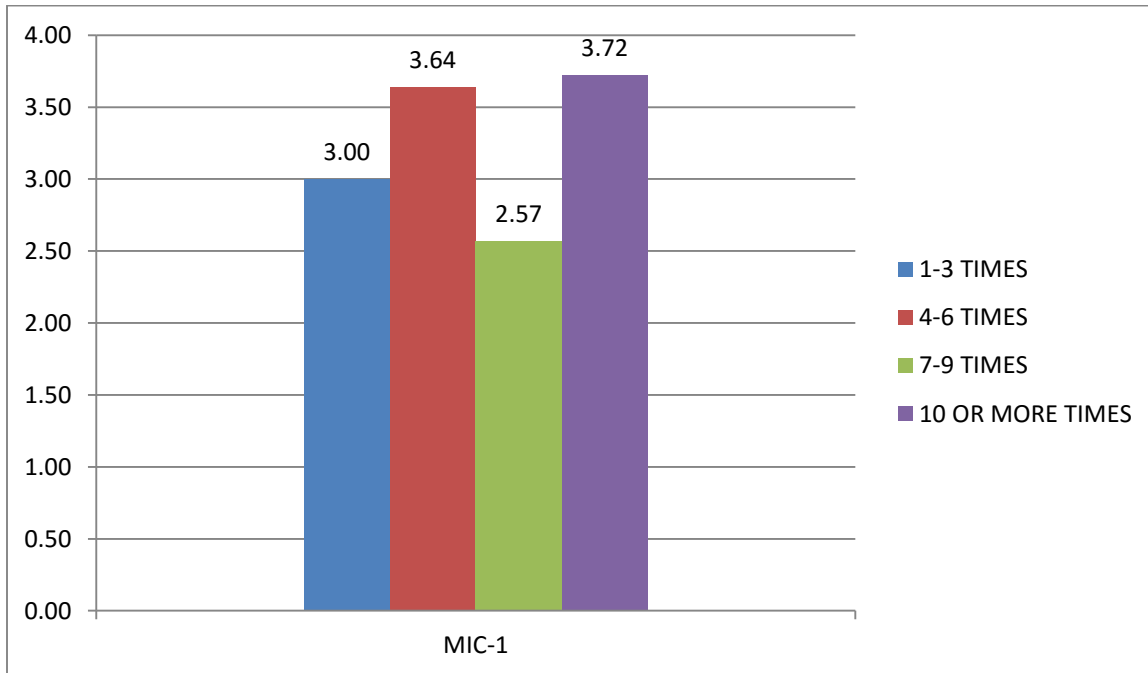

FALL 13 MEAN GPA BY NUMBER OF SI SESSIONS ATTENDED

ANATOMY

BIOLOGY

CHEMISTRY

CIS

MATH

MICROBIOLOGY

PHYSICS