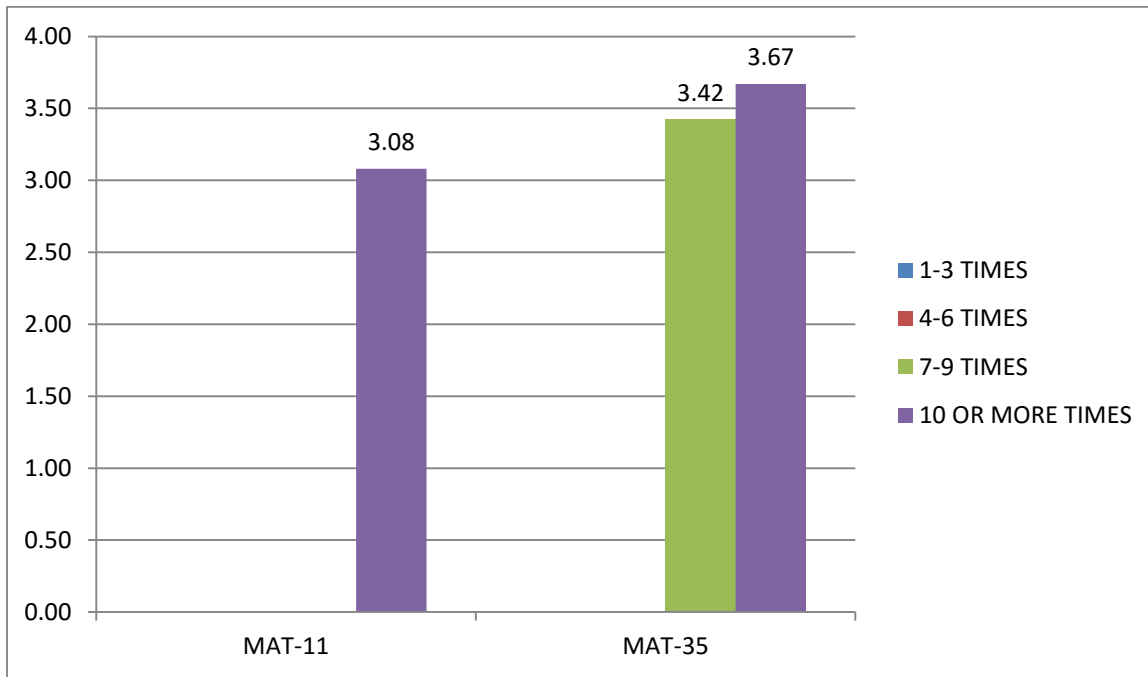

FALL 13 MEAN GPA BY NUMBER OF SI SESSIONS ATTENDED

ANATOMY

BIOLOGY

CHEMISTRY

CIS

MATH

MICROBIOLOGY

PHYSICS