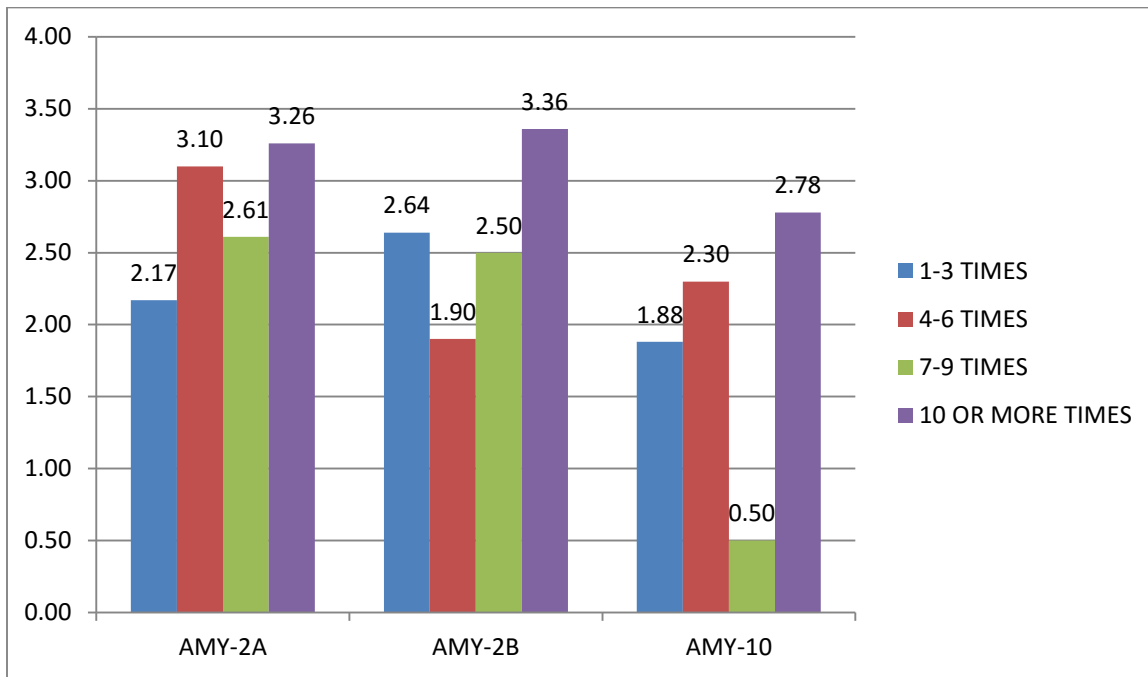

FALL 13 MEAN GPA BY NUMBER OF SI SESSIONS ATTENDED

ANATOMY