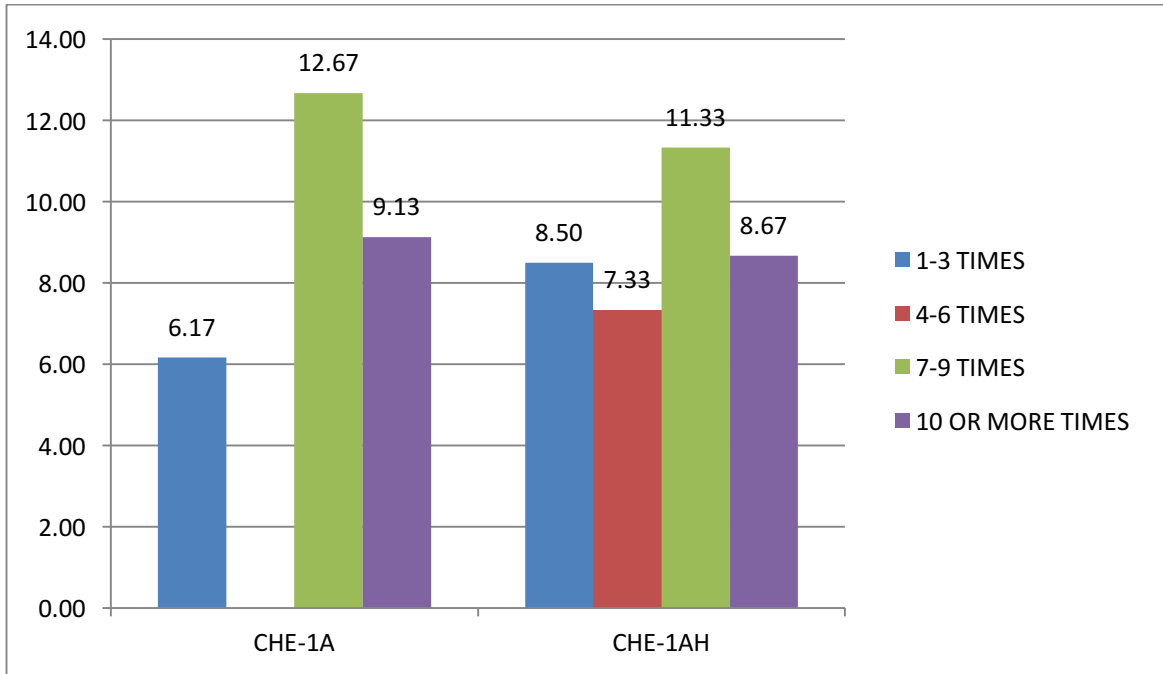

PHYSICS

READING

FALL 15 MEAN CREDITS COMPLETED BY NUMBER OF SI SESSIONS ATTENDED

ANATOMY

BIOLOGY

CHEMISTRY

CIS

ENGLISH

MATH

MICROBIOLOGY

PHYSICS

READING