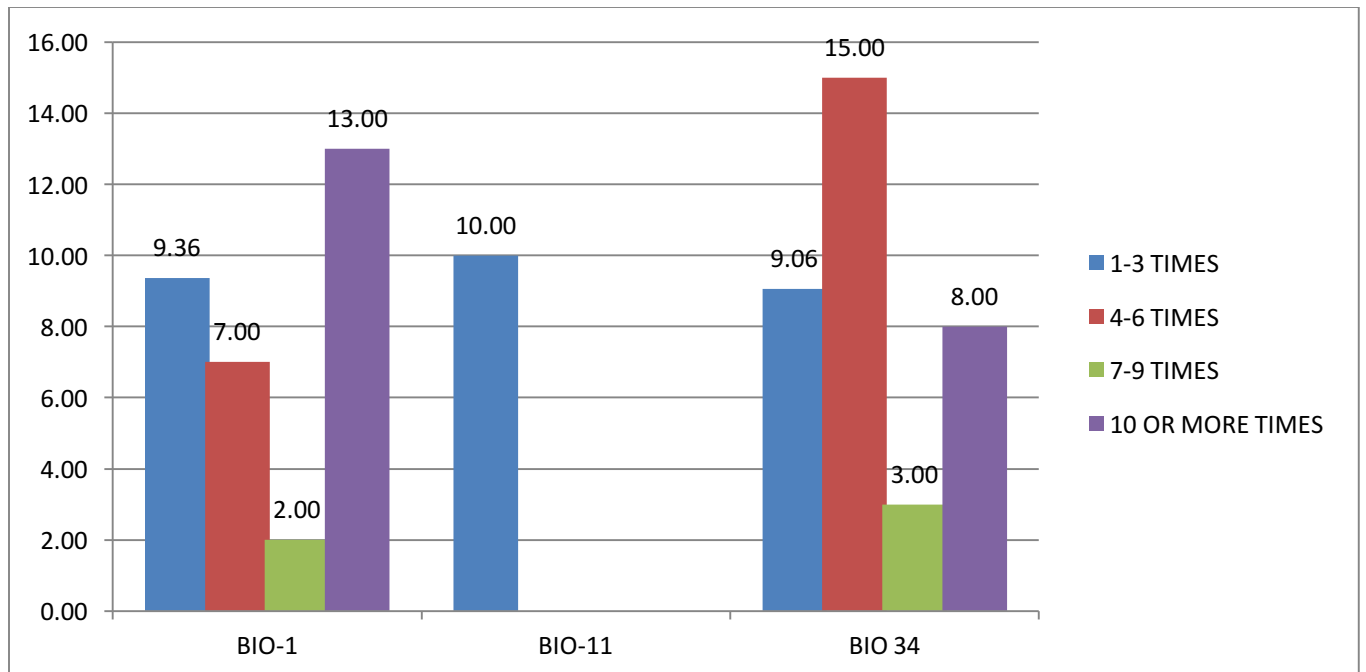

PHYSICS

READING

FALL 15 MEAN CREDITS COMPLETED BY NUMBER OF SI SESSIONS ATTENDED

ANATOMY

BIOLOGY

CHEMISTRY

CIS

ENGLISH

MATH

MICROBIOLOGY

PHYSICS

READING