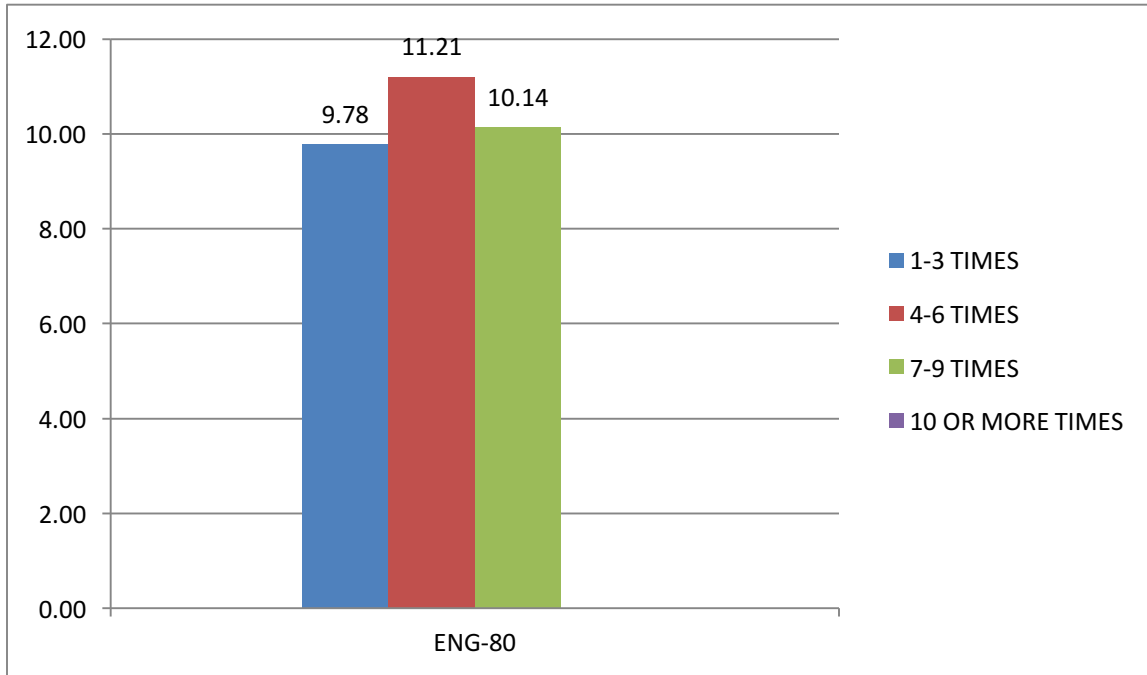

PHYSICS

READING

FALL 15 MEAN CREDITS COMPLETED BY NUMBER OF SI SESSIONS ATTENDED

ANATOMY

BIOLOGY

CHEMISTRY

CIS

ENGLISH

MATH

MICROBIOLOGY

PHYSICS

READING