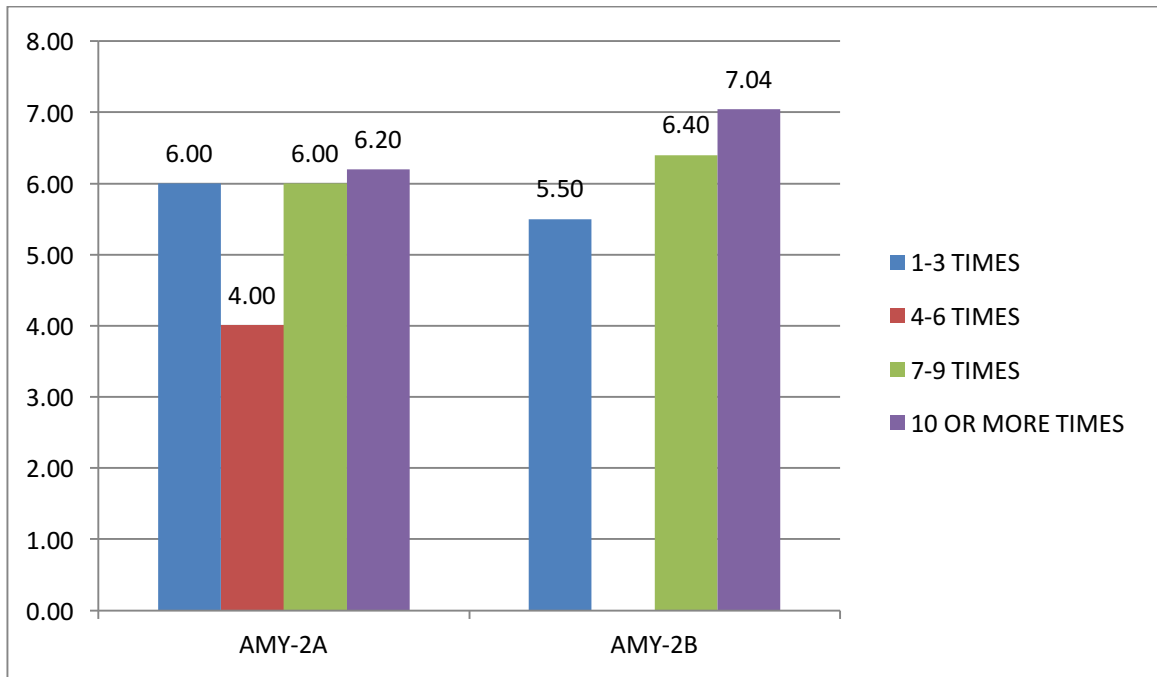

PHYSICS

READING

FALL 15 MEAN CREDITS COMPLETED BY NUMBER OF SI SESSIONS ATTENDED

ANATOMY

BIOLOGY

CHEMISTRY

CIS

ENGLISH

MATH

MICROBIOLOGY

PHYSICS

READING