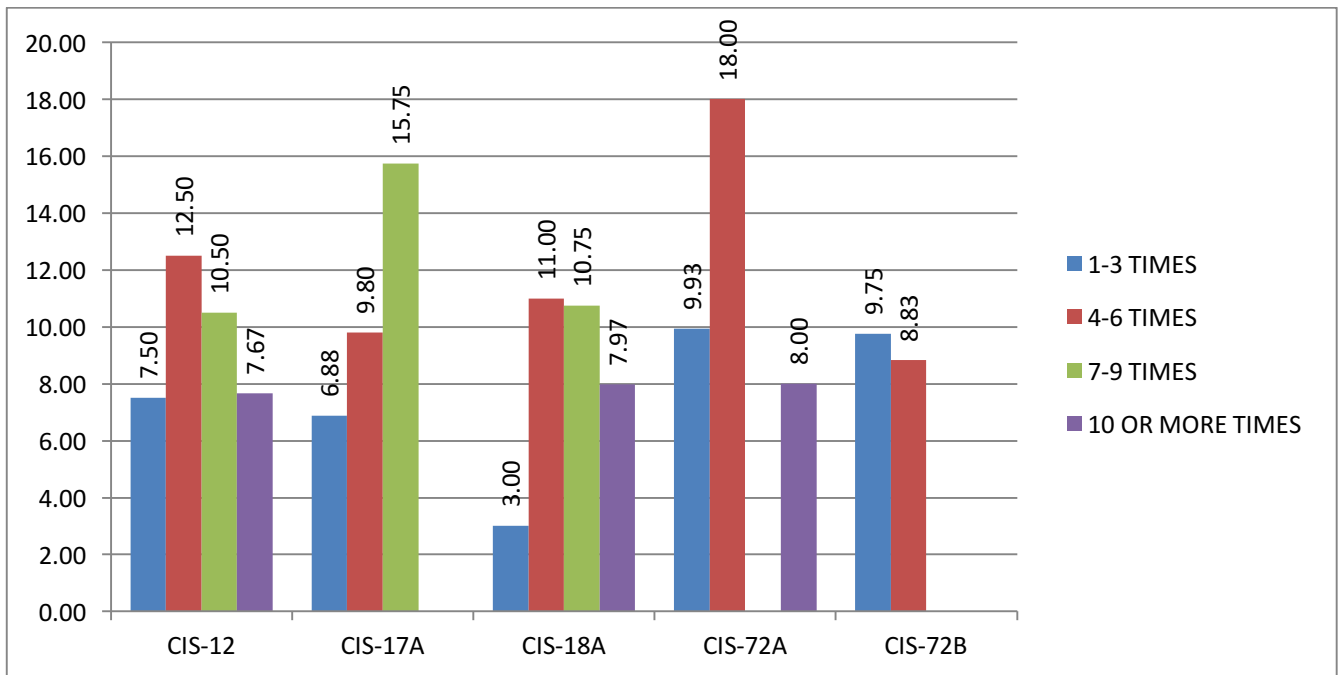

PHYSICS

READING

FALL 15 MEAN CREDITS COMPLETED BY NUMBER OF SI SESSIONS ATTENDED

ANATOMY

BIOLOGY

CHEMISTRY

CIS

ENGLISH