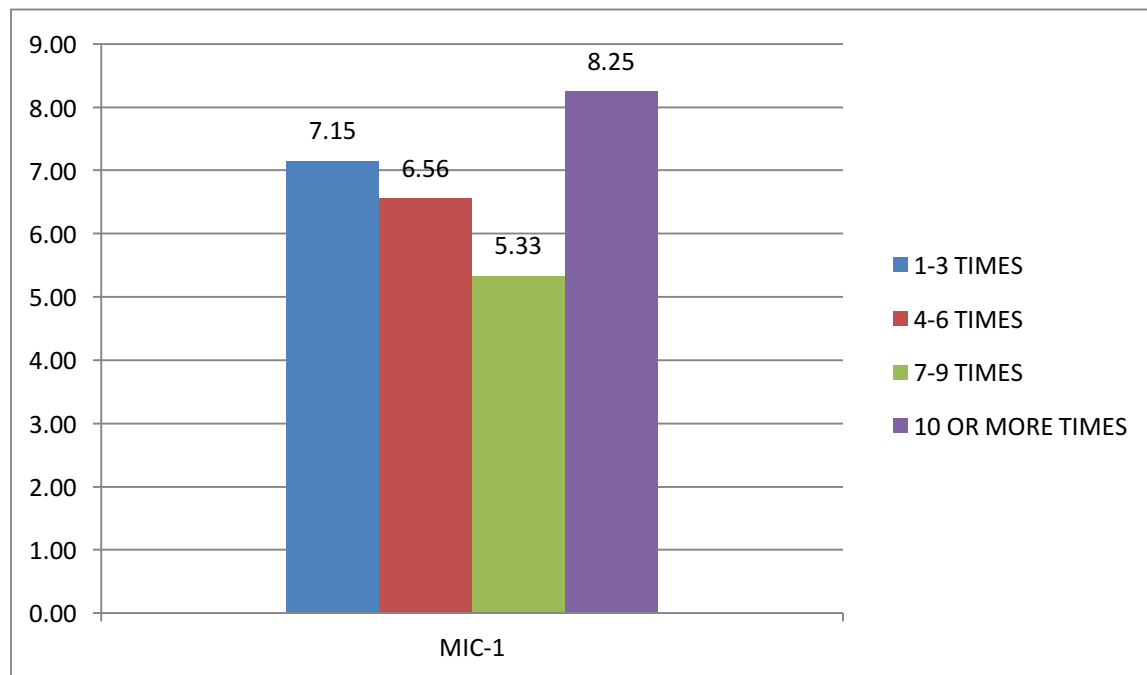

PHYSICS

READING

FALL 15 MEAN CREDITS COMPLETED BY NUMBER OF SI SESSIONS ATTENDED

ANATOMY

BIOLOGY

CHEMISTRY

CIS

ENGLISH

MATH

MICROBIOLOGY

PHYSICS

READING