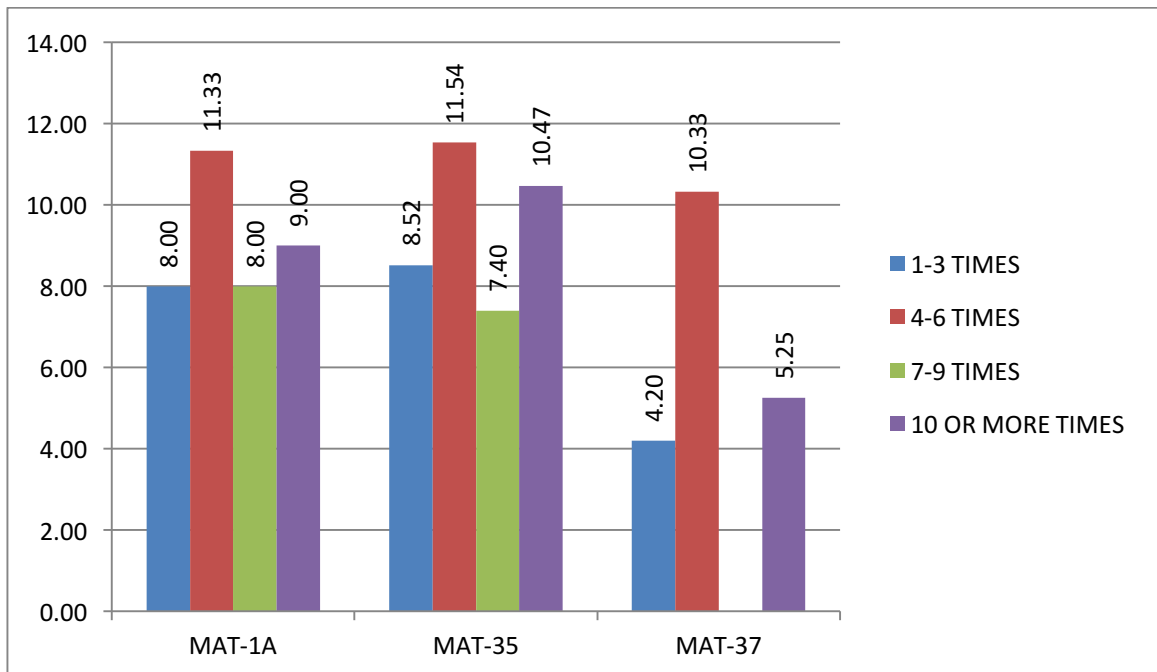

PHYSICS

READING

FALL 15 MEAN CREDITS COMPLETED BY NUMBER OF SI SESSIONS ATTENDED

ANATOMY

BIOLOGY

CHEMISTRY

CIS

ENGLISH

MATH

MICROBIOLOGY

PHYSICS

READING