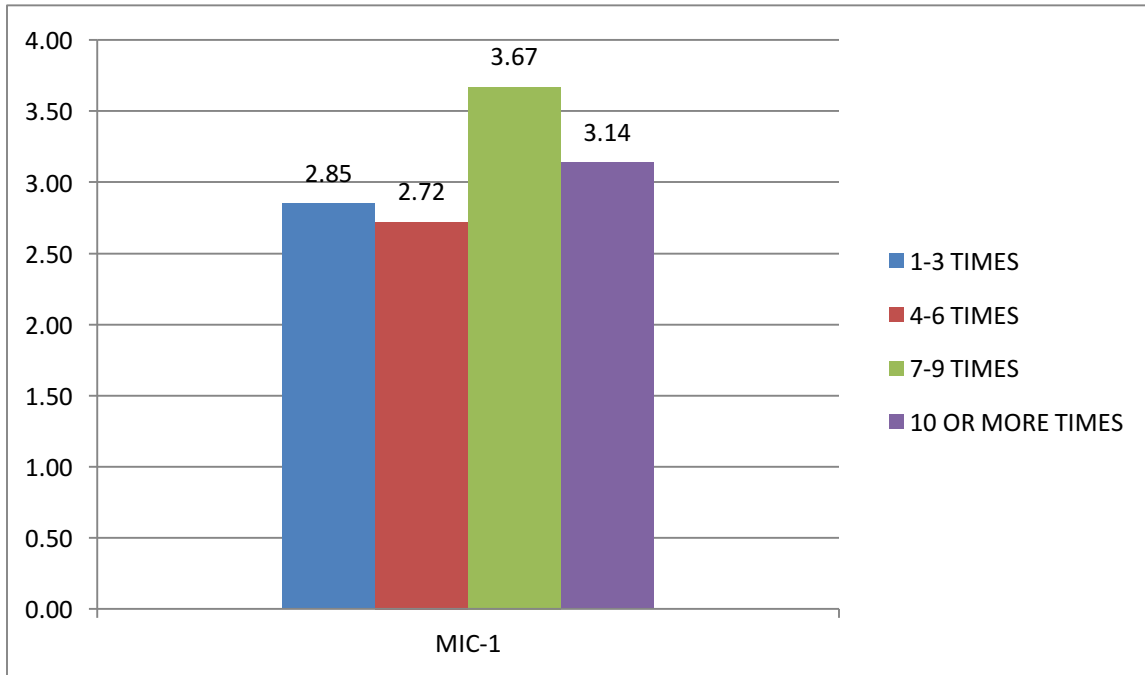

PHYSICS

READING

SPRING 15 MEAN GPA BY NUMBER OF SI SESSIONS ATTENDED

ANATOMY

BIOLOGY

CHEMISTRY

ENGLISH

MATH

MICROBIOLOGY

PHYSICS

READING