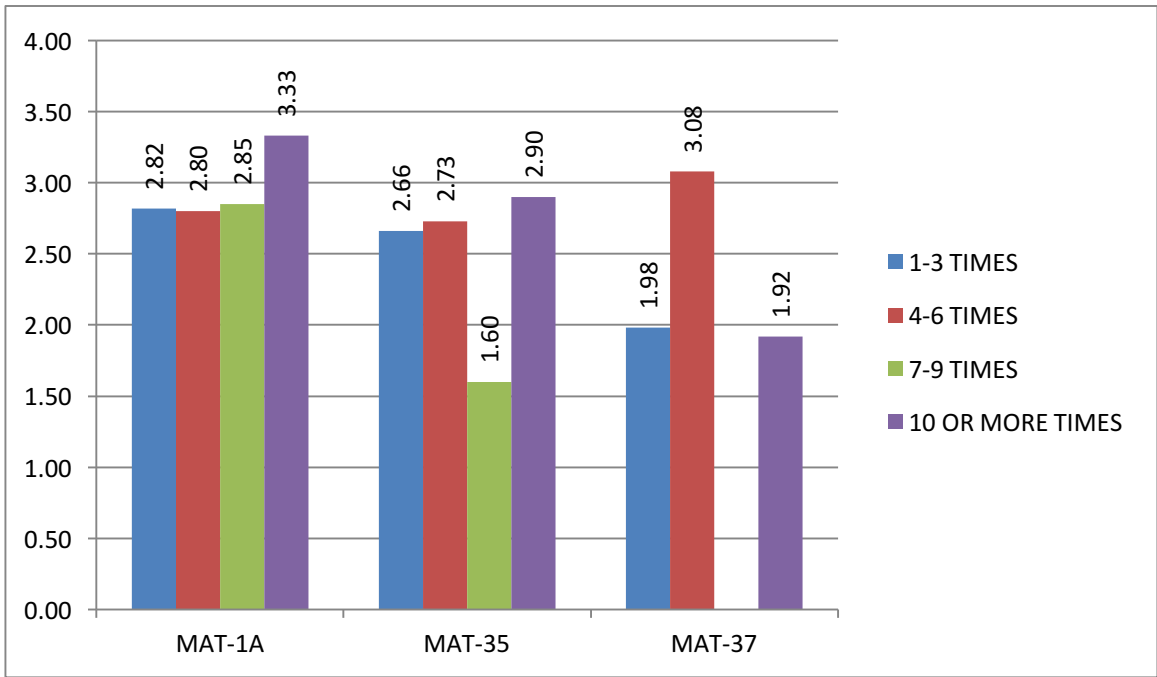

PHYSICS

READING

SPRING 15 MEAN GPA BY NUMBER OF SI SESSIONS ATTENDED

ANATOMY

BIOLOGY

CHEMISTRY

ENGLISH

MATH