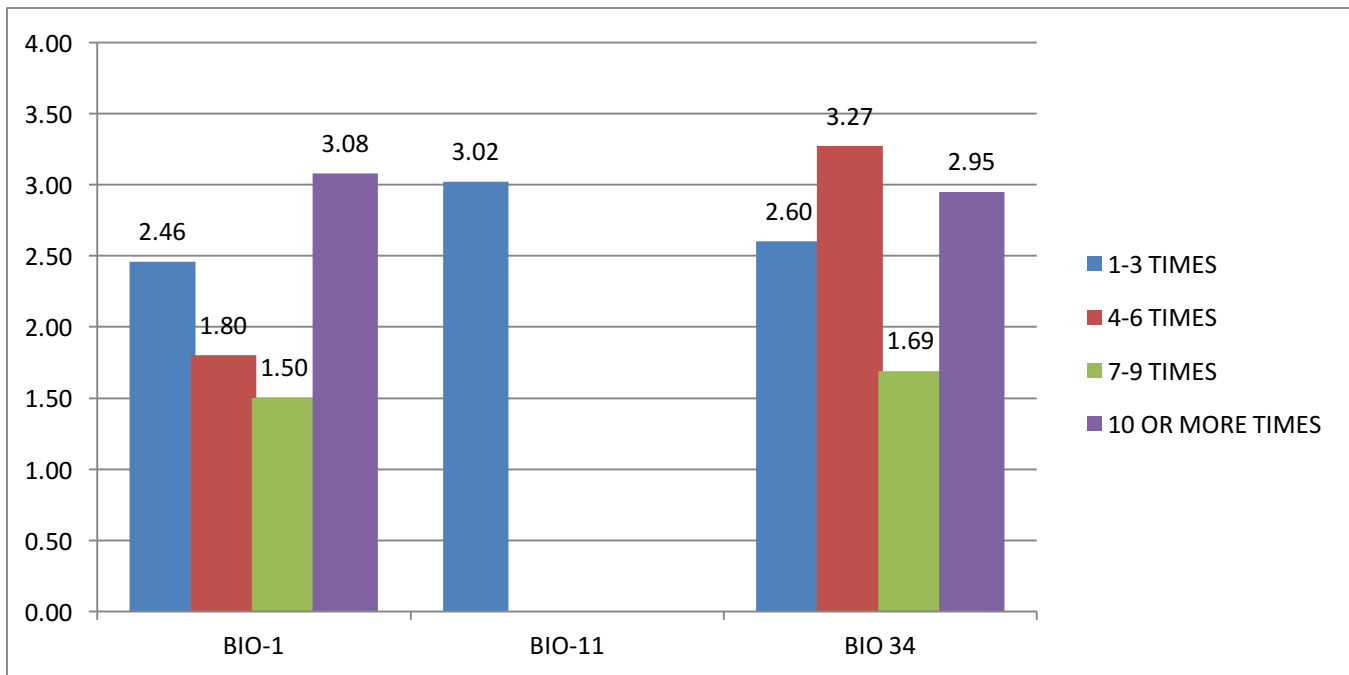

PHYSICS

READING

SPRING 15 MEAN GPA BY NUMBER OF SI SESSIONS ATTENDED

ANATOMY

BIOLOGY

CHEMISTRY

ENGLISH

MATH

MICROBIOLOGY

PHYSICS

READING