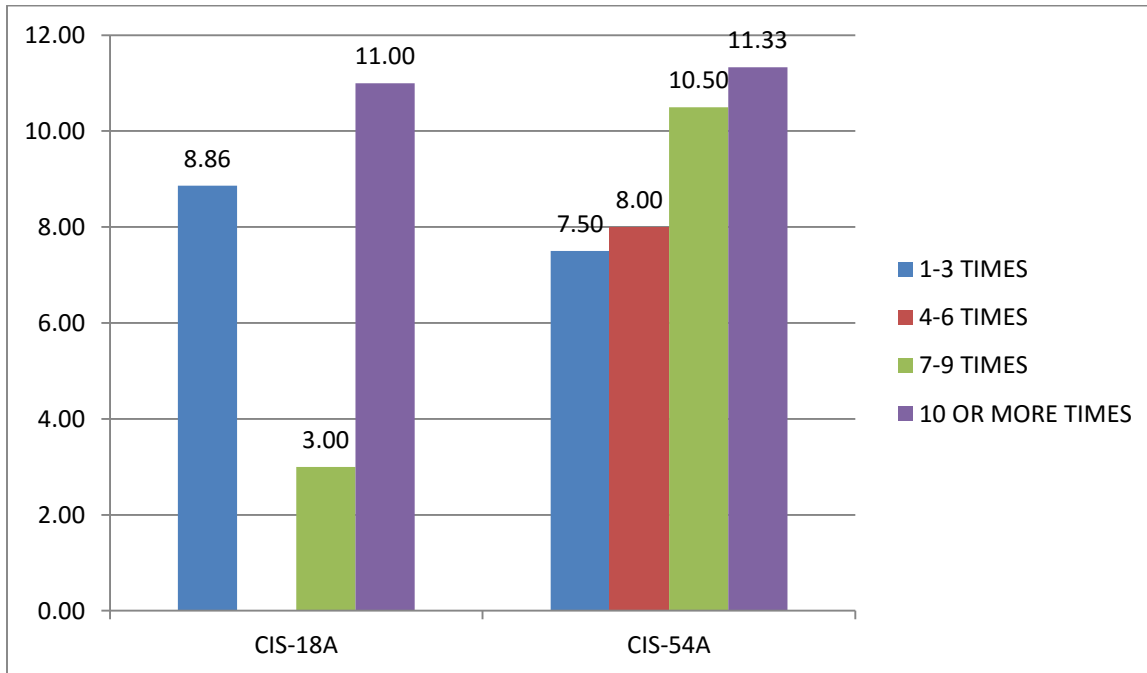

MICROBIOLOGY

PHYSICS

SPRING 14 MEAN CREDITS COMPLETED BY NUMBER OF SI SESSIONS ATTENDED

ANATOMY

BIOLOGY

CHEMISTRY

CIS

ENGLISH