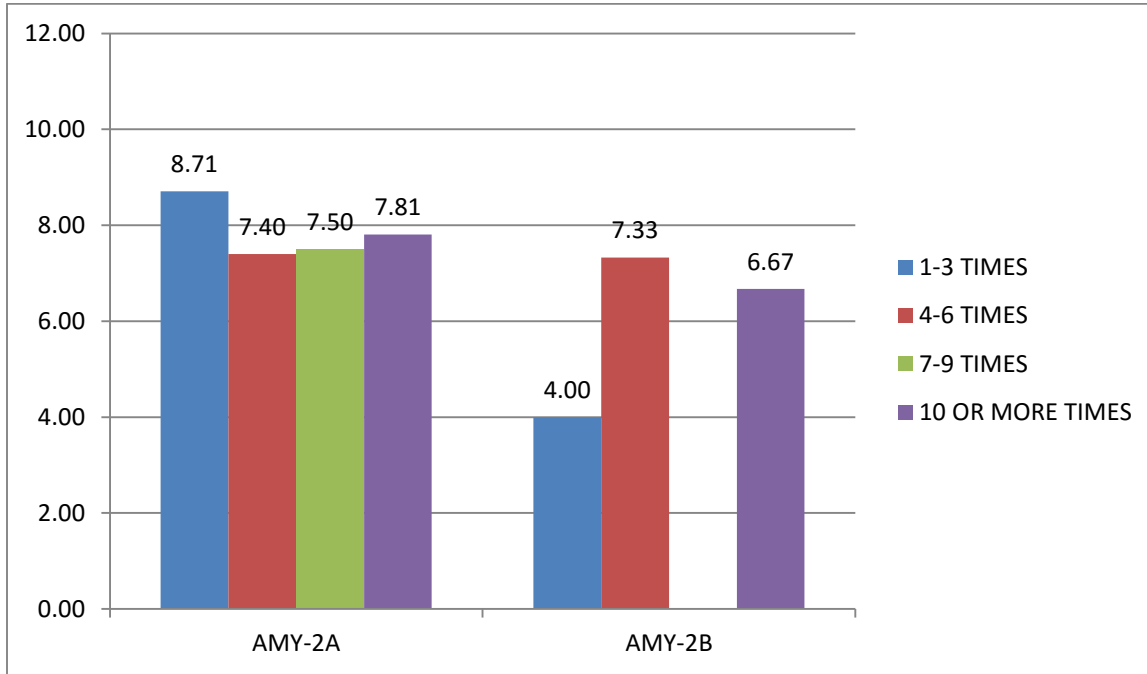

MICROBIOLOGY

PHYSICS

SPRING 14 MEAN CREDITS COMPLETED BY NUMBER OF SI SESSIONS ATTENDED

ANATOMY

BIOLOGY

CHEMISTRY

CIS

ENGLISH