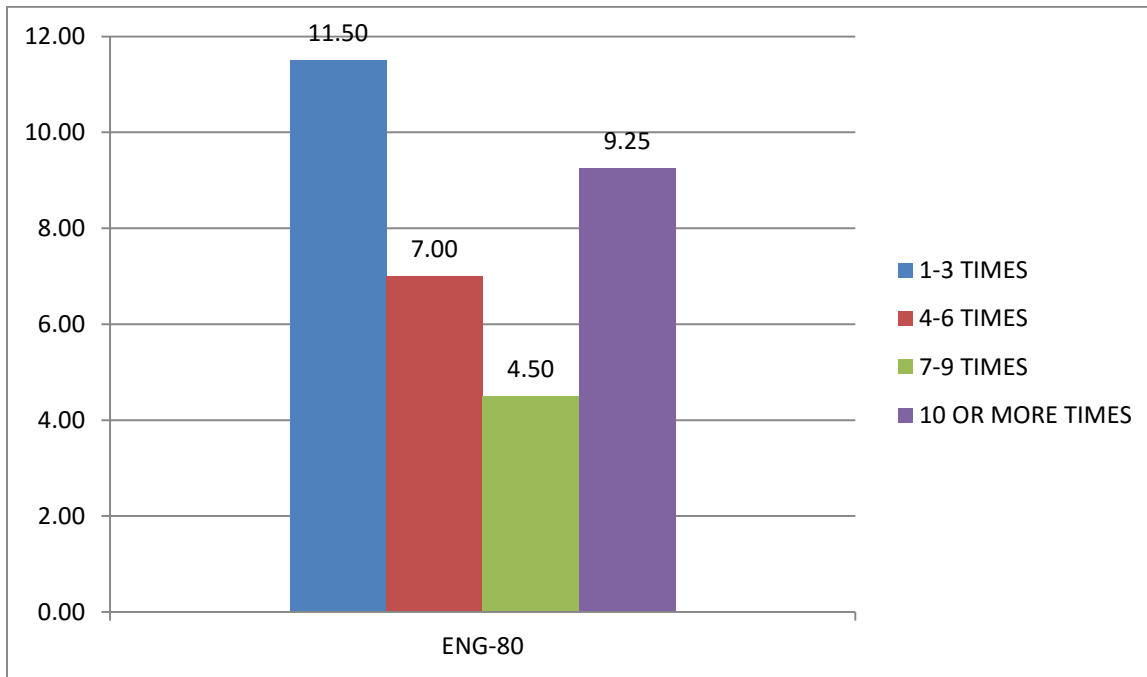

MICROBIOLOGY

PHYSICS

SPRING 14 MEAN CREDITS COMPLETED BY NUMBER OF SI SESSIONS ATTENDED

ANATOMY

BIOLOGY

CHEMISTRY

CIS

ENGLISH