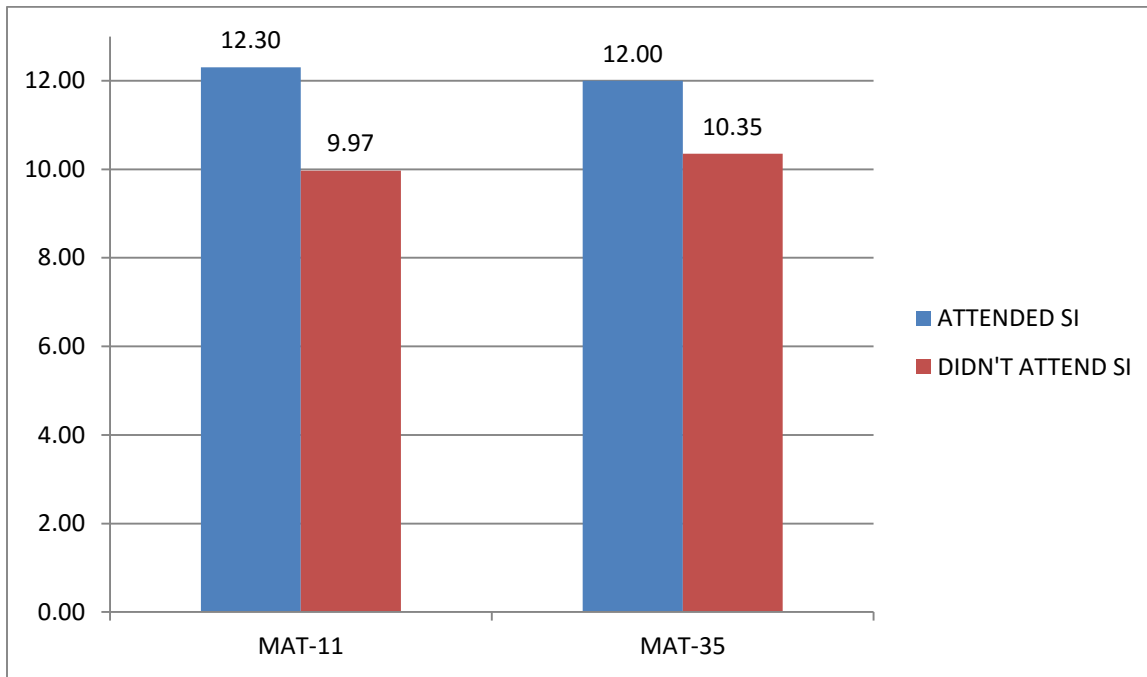

SPRING 14 MEAN CREDITS COMPLETED BY SI ATTENDANCE

ANATOMY

BIOLOGY

CHEMISTRY

CIS

ENGLISH

GEOGRAPHY

MATH