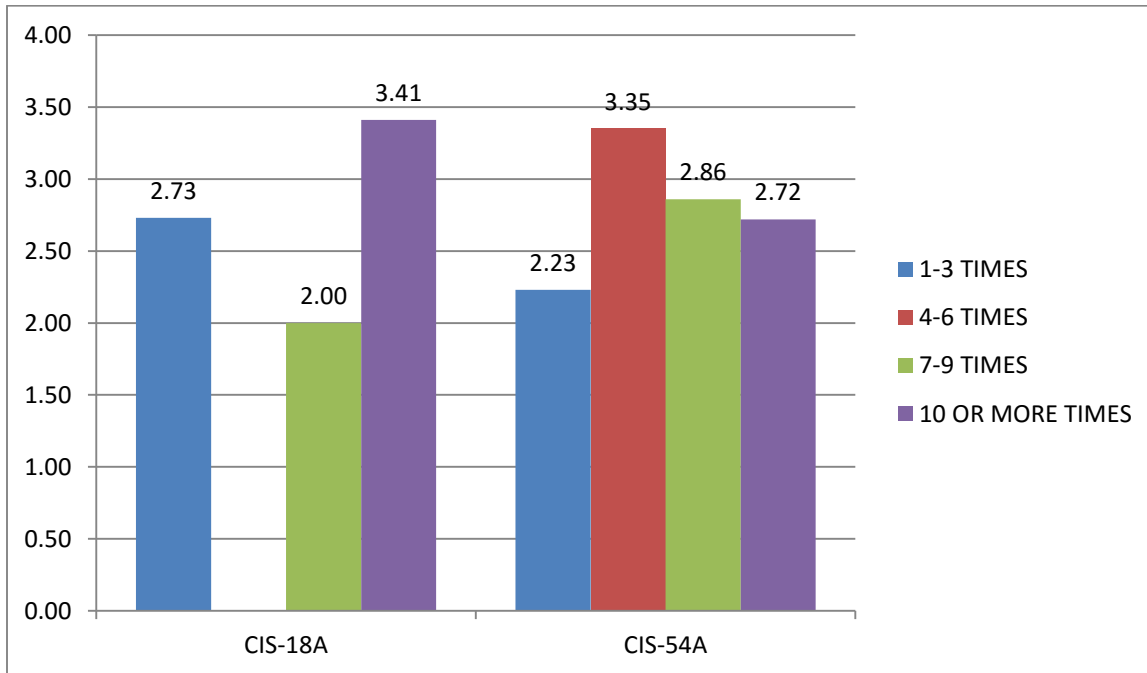

MICROBIOLOGY

PHYSICS

SPRING 14 MEAN GPA BY NUMBER OF SI SESSIONS ATTENDED

ANATOMY

BIOLOGY

CHEMISTRY

CIS

ENGLISH