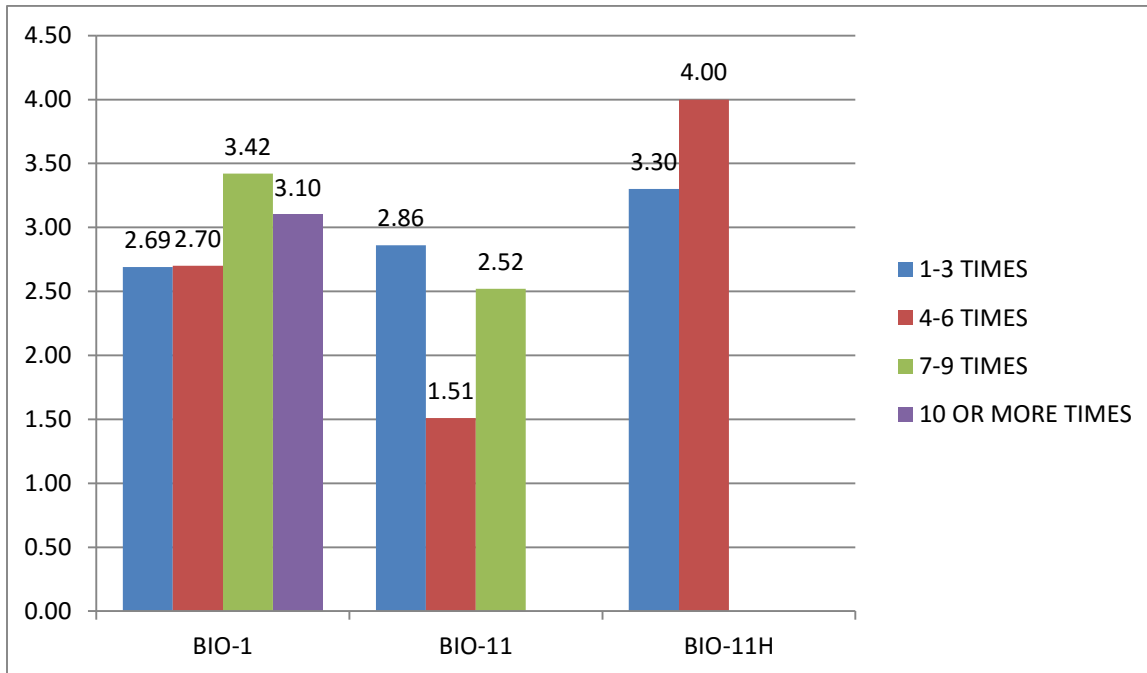

MICROBIOLOGY

PHYSICS

SPRING 14 MEAN GPA BY NUMBER OF SI SESSIONS ATTENDED

ANATOMY

BIOLOGY

CHEMISTRY

CIS

ENGLISH