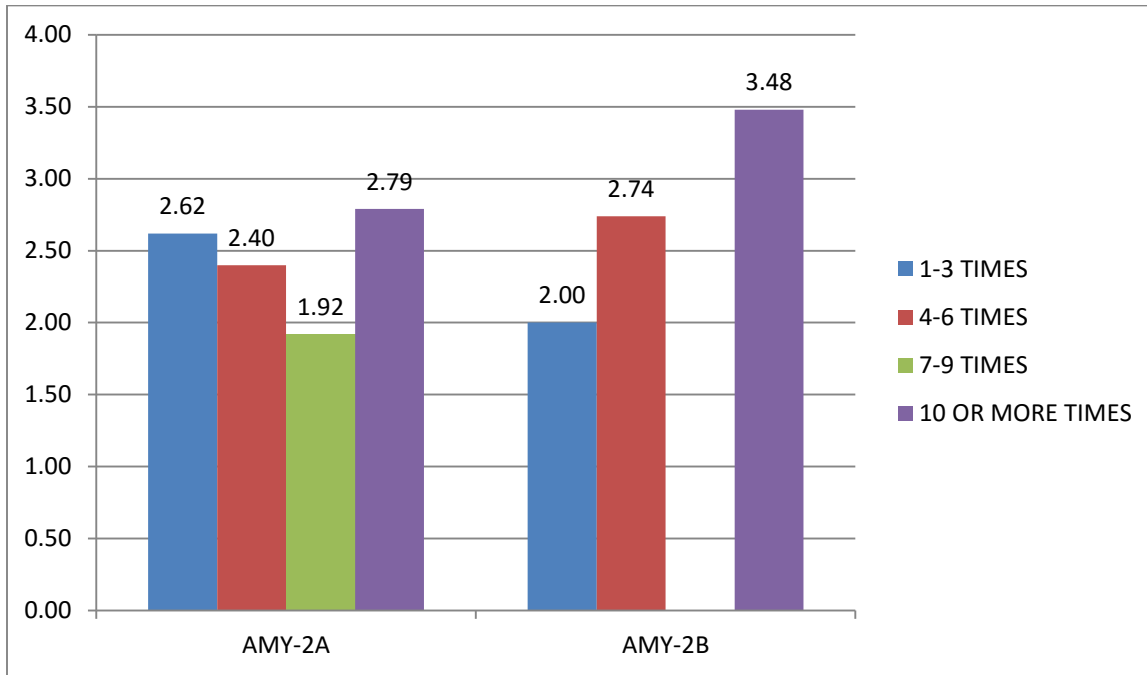

MICROBIOLOGY

PHYSICS

SPRING 14 MEAN GPA BY NUMBER OF SI SESSIONS ATTENDED

ANATOMY

BIOLOGY

CHEMISTRY

CIS

ENGLISH