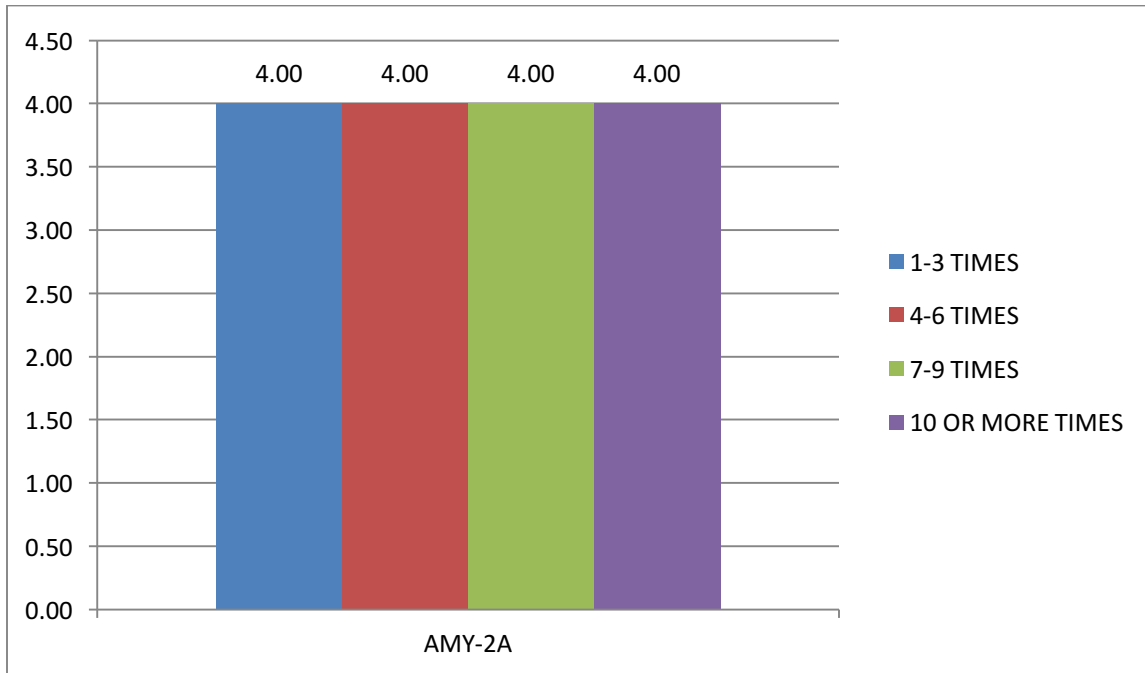

SUMMER 15 MEAN CREDITS COMPLETED BY SI ATTENDANCE

ANATOMY

BIOLOGY

CHEMISTRY

MATH

SUMMER 15 MEAN CREDITS COMPLETED BY NUMBER OF SI SESSIONS ATTENDED

ANATOMY

BIOLOGY