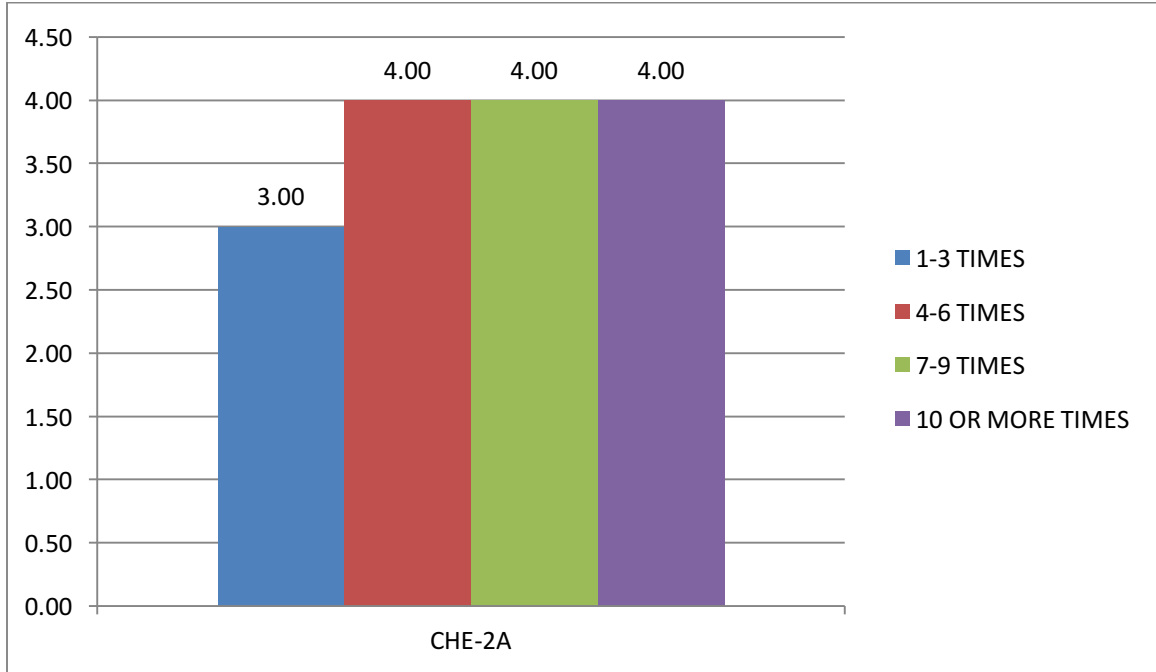

SUMMER 15 MEAN CREDITS COMPLETED BY SI ATTENDANCE

ANATOMY

BIOLOGY

CHEMISTRY

MATH

SUMMER 15 MEAN CREDITS COMPLETED BY NUMBER OF SI SESSIONS ATTENDED

ANATOMY

BIOLOGY

CHEMISTRY

MATH